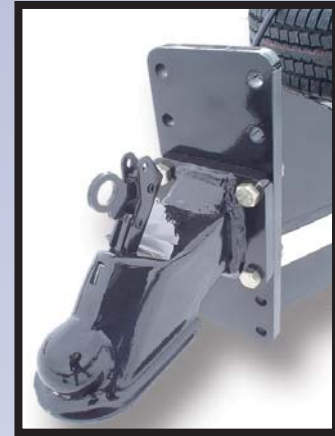

Standard equipment

- Tilt Trailer
- Gooseneck or Tag-Along

Width :

77 inches between fenders
102 inches (exterior)

Length :

Platform 18 feet
5.5 ft. fixed, 12.5' Tilt

Height :

25 inches high

Axles :

(2) 7000 lb. Torsion Axles

Brakes :

Electric brakes with
Breakaway Kit

Coupler :

5-position Adjustable
Coupler 2^{5/16}"

Jack :

Top Wind 7000 lbs.

Crossmembers :

3" channel
crossmembers every 16"

Floor :

Wood Floor 1^{5/8}" thick

Cushion cylinders :

(2) 12" x 2"

Finish :

Epoxy Primer, Urethane
paint with 2 inch wide
reflective tape

Colors :

Black or Charcoal Grey